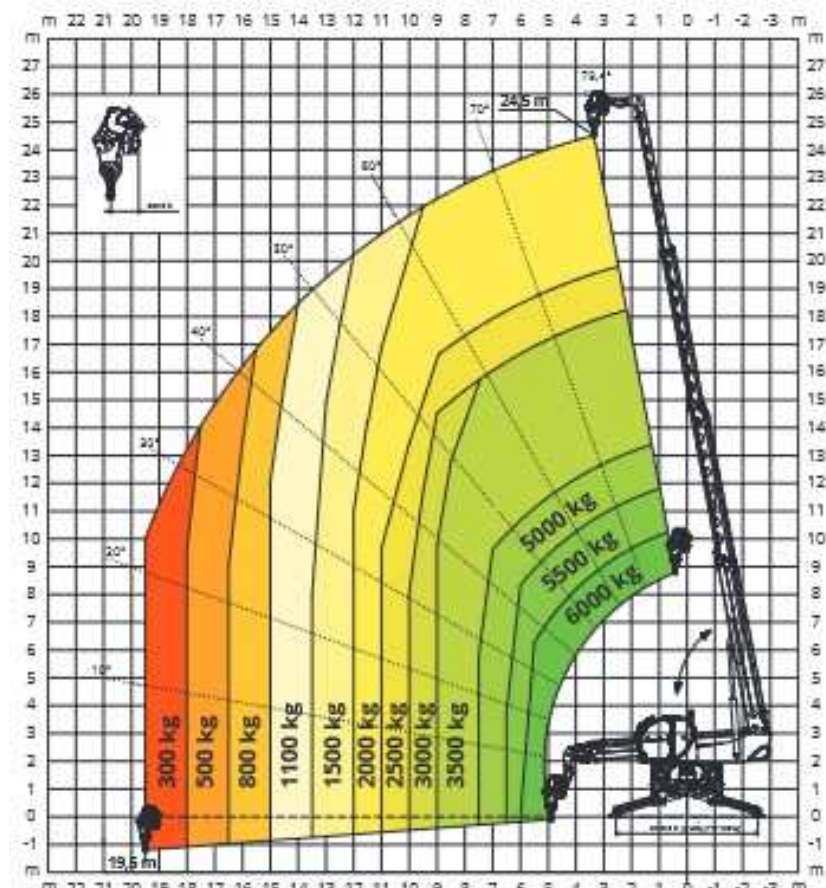

Teleskopstapler Roto TR 60-25 / 6t Winde (Magni RTH 6.25SH)